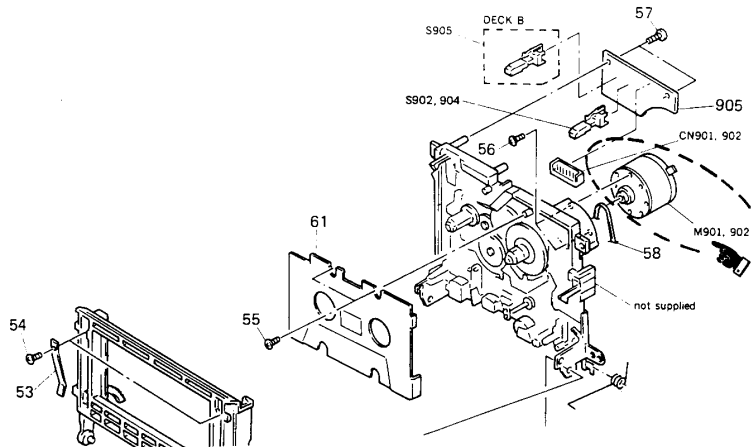

SONY

Hi-Fi Products
Service Bulletin

Model: TC-W31

No. 181

Subject: Incorrect Part Number - M901/902   **Date:** March 29, 1991

Symptom:
(**)

The part number listed in the service manual for the Capstan/Reel Motors (M901 and M902) is incorrect.

Solution: Please update your service manual with the correct part number listed below:

Ref. No.	Description	Part Number	
		Incorrect	Correct
M901	Capstan/Reel Motors	X-3335-212-1	X-3358-212-1
M902		X-3335-212-1	

Reference: TC-W31

PRINTED IN U.S.A.
CSA-13391-9